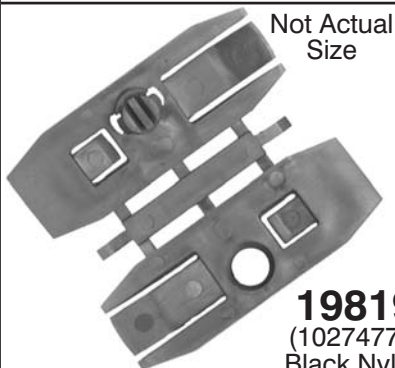

Not Actual
Size

19819
(10274778)
Black Nylon

Front Side Door
Window Guide
Chevrolet Venture APV,
Oldsmobile Silhouette APV,
Pontiac Montana &
Trans Sport APV
1997 - On

UNIT PACKAGE: 10