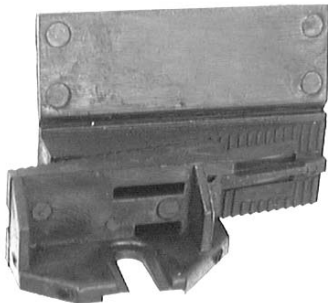

# GLASS SHOP SUPPLIES

(ILLUSTRATIONS ACTUAL SIZE)

**2598**  
(353745-S)

Window regulator arm to plate assembly clip  
Ford

UNIT PACKAGE: 100

**2198**

Window regulator arm stud clip  
Ford & Chrysler

UNIT PACKAGE: 100

**18979**  
(3767196)

Windshield Setting Block Lower Spacer  
Chrysler Caravan, Voyager And Town & Country  
1984-On

UNIT PACKAGE: 15

**19815**  
(55275388)

Natural Nylon

Windshield Glass Adjustable Setting Block  
NAGS Numbers: DW1057, DW1295, DW0999, DW1176, DW1381 & DW1142  
Chrysler Acclaim, Dakota, Durango, Full Size Pickup, Jeep Grand Cherokee, LeBaron & Spirit  
1987 - On