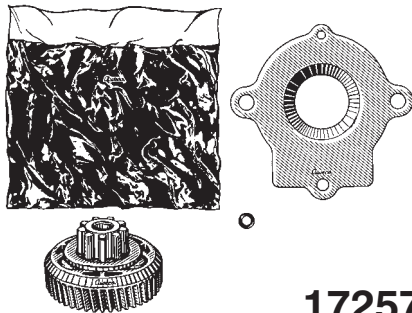

## Window Lift Motor Gear Kits

**17257**  
(C9AZ-62234A24-B,  
D0AZ-62234A24-B)  
45 Spline, 9 Tooth Gear  
Ford 1965-On  
UNIT PACKAGE: 1 Kit

**19786**  
Not Available From O.E.M.  
Natural Nylon  
Torque Pin Kit  
For Window Regulator Gear  
Pin Diameter: 1/2"  
Pin Length: 13/32"  
Ford  
1964 - On