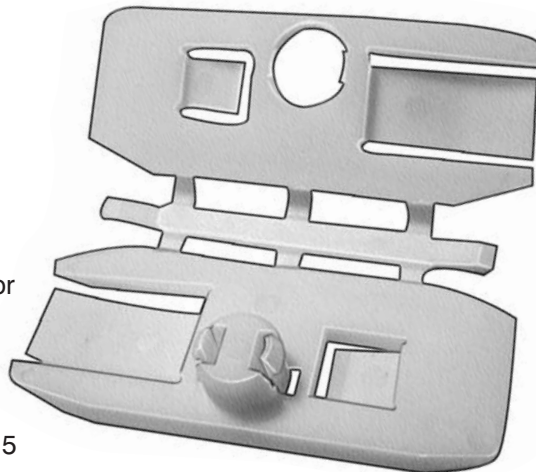

**E-mail Your New  
Product Suggestions  
To [mail@auveco.com](mailto:mail@auveco.com)**

**11175**

(D0ZZ-6542309-A)

Rear Window Reveal Moulding Clip  
Ford Mustang 1973-On

UNIT PACKAGE: 25

**19397**

(21098967)  
Nylon